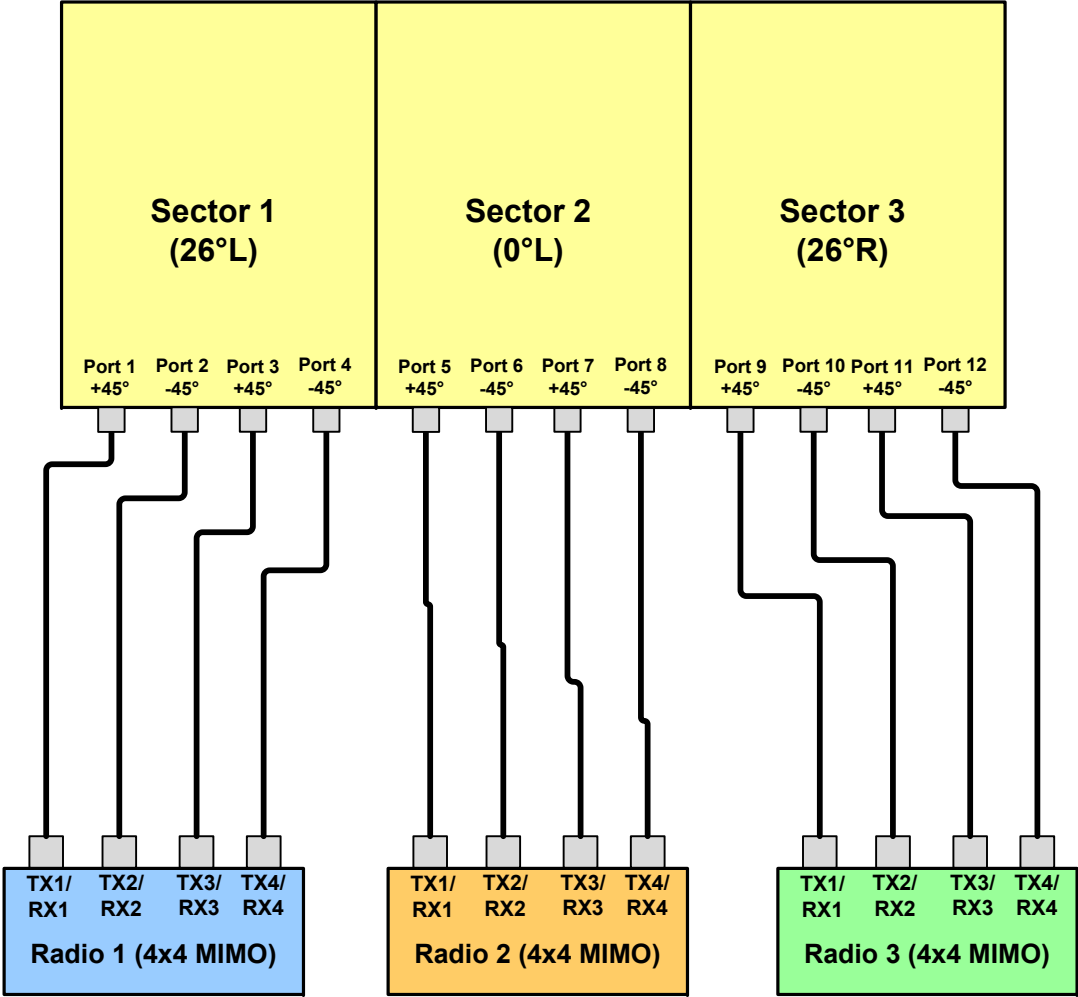

**CCI Three Sector TSB20R Series (4x4 MIMO Capable) Antenna**

**TSB20R Series "E Band" Multisector Antenna (4x4 Connection)**

**CCI Three Sector TSB20R Series (4x4 MIMO Capable) Antenna**

**CCI Three Sector TSB20R Series (4x4 MIMO Capable) Antenna**