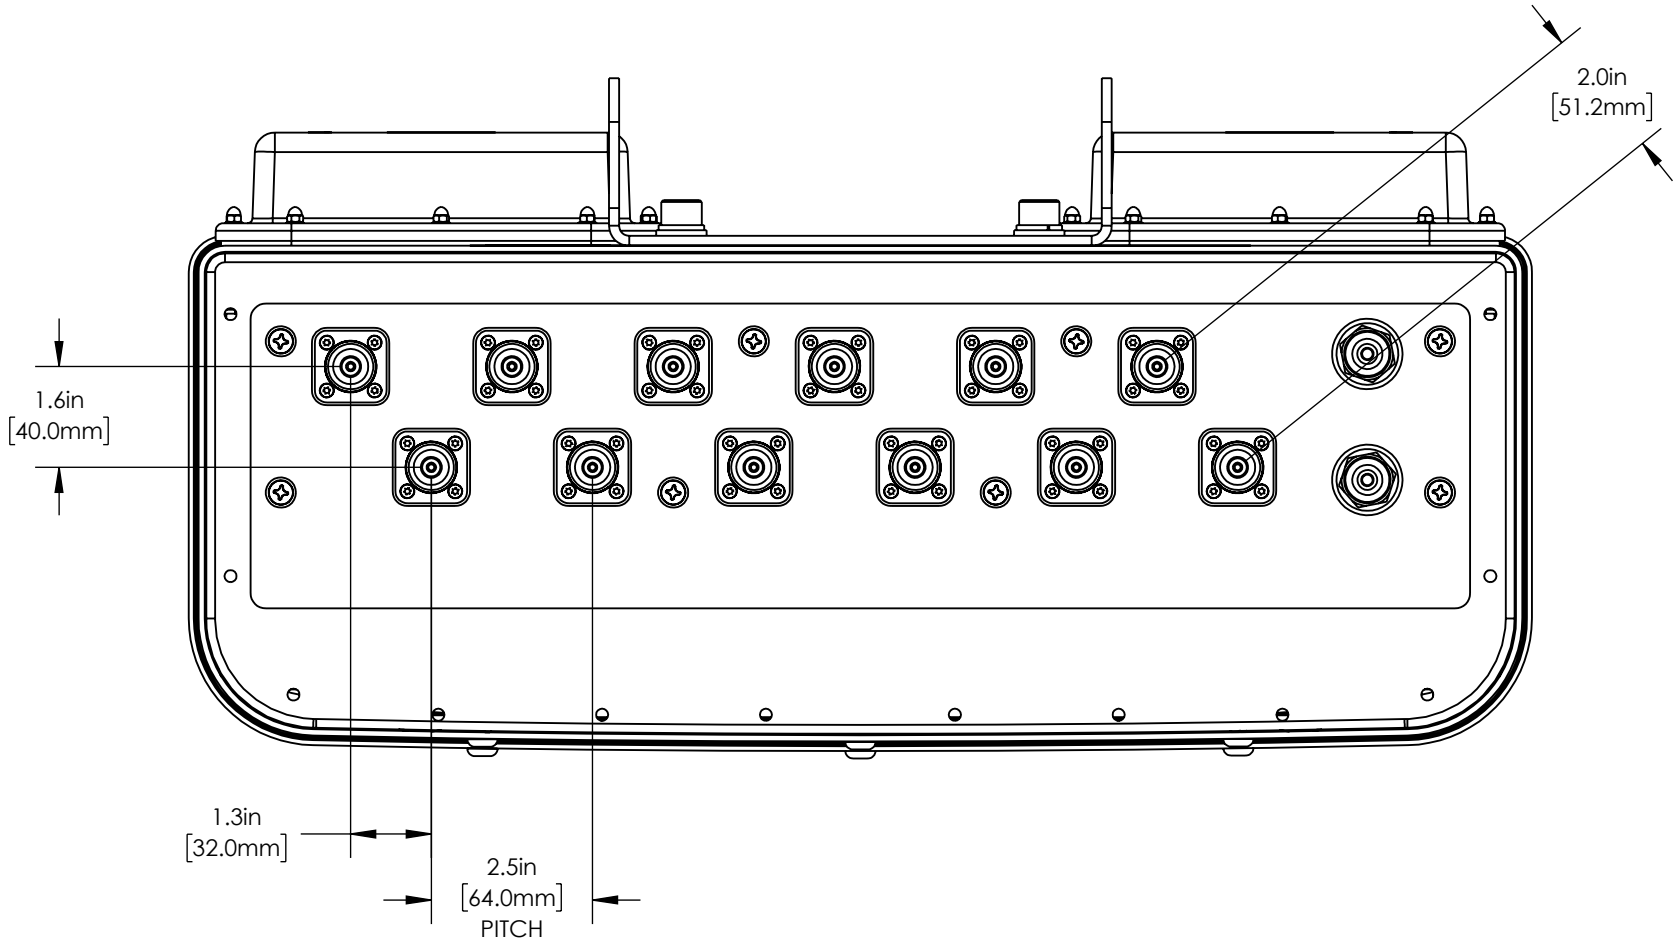

TPA65R-BU6Dv2
CONNECTOR SPACING DIAGRAM

EXTENDING WIRELESS PERFORMANCE