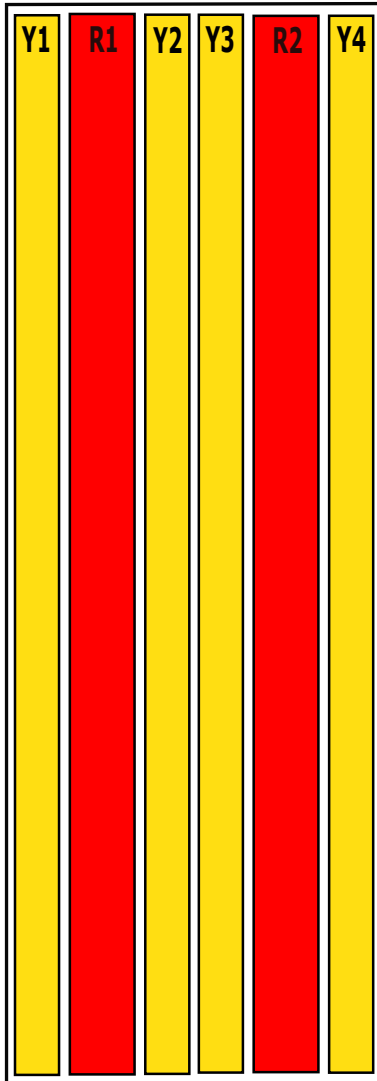

# TPA45R-BU8BB (RET-T17iG3-M Configuration Only)

**Top of antenna  
Viewed from rear**

Array	Ports	Freq (MHz)	Ports controlled by common RET	AISG RET UID
<b>R1</b>	<b>1, 2</b>	<b>698-896</b>	<b>1, 2, 3, 4</b>	ClxxxxxxMM.1
<b>R2</b>	<b>3, 4</b>	<b>698-896</b>		
<b>Y1</b>	<b>5, 6</b>	<b>1695-2400</b>	<b>5, 6, 7, 8</b>	ClxxxxxxMM.2
<b>Y3</b>	<b>7, 8</b>	<b>1695-2400</b>		
<b>Y2</b>	<b>9, 10</b>	<b>1695-2400</b>	<b>9, 10, 11, 12</b>	ClxxxxxxMM.3
<b>Y4</b>	<b>11, 12</b>	<b>1695-2400</b>		