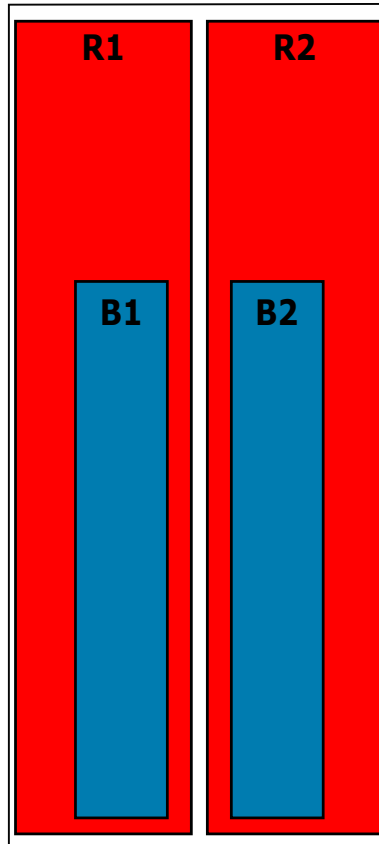

OPA65R-BW4AA (RET-T17iG3-S Configuration Only)

**Top of antenna
Viewed from rear**

Array	Ports	Freq (MHz)	Ports controlled by common RET	AISG RET UID
R1	1, 2	713-803	1, 2, 3, 4	ClxxxxxxMM.1
R2	3, 4	713-803		
B1	5, 6	1710-1880	5, 6, 7, 8	ClxxxxxxMM.2
B2	7, 8	1710-1880		