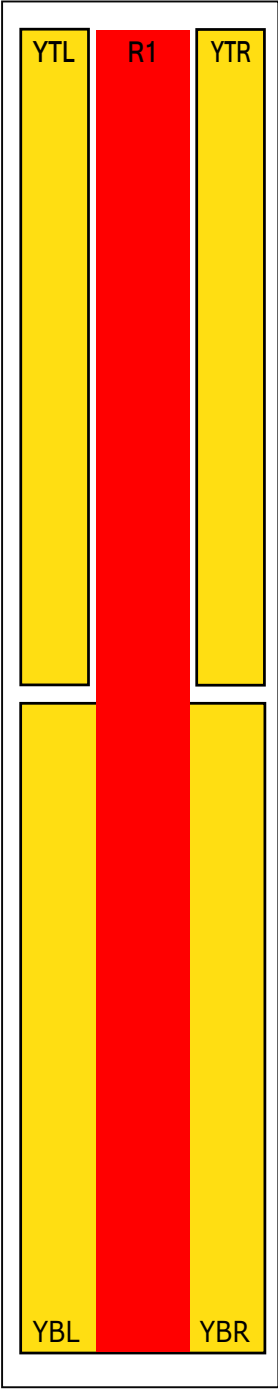

HBSA65V-KUE9AA

Top of antenna Viewed from rear

VET placement as view from rear of antenna

Array	Ports	Freq (MHz)	Ports controlled by common RET
R1	1, 2	694-960	1, 2
YBL	3, 4	1695-2400	3, 4
YBR	5, 6	1695-2400	5, 6
YTL	7, 8	1695-2690	7, 8
YTR	9, 10	1695-2690	9, 10