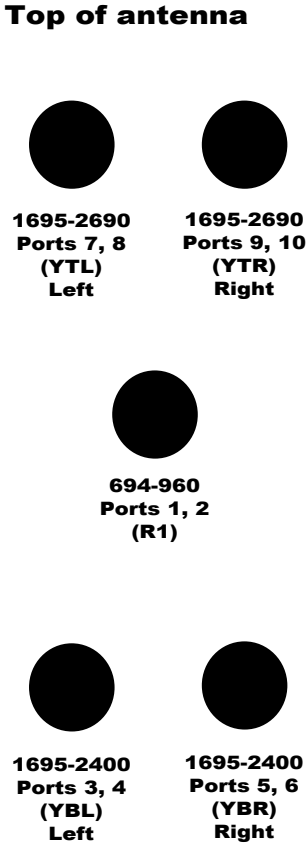

HBSA65V-KUE9AA

Top of antenna Viewed from rear

VET placement as view from rear of antenna

Array	Ports	Freq (MHz)	Ports controlled by common RET
R1	1, 2	694-960	1, 2
YBL	3, 4	1695-2400	3, 4
YBR	5, 6	1695-2400	5, 6
YTL	7, 8	1695-2690	7, 8
YTR	9, 10	1695-2690	9, 10