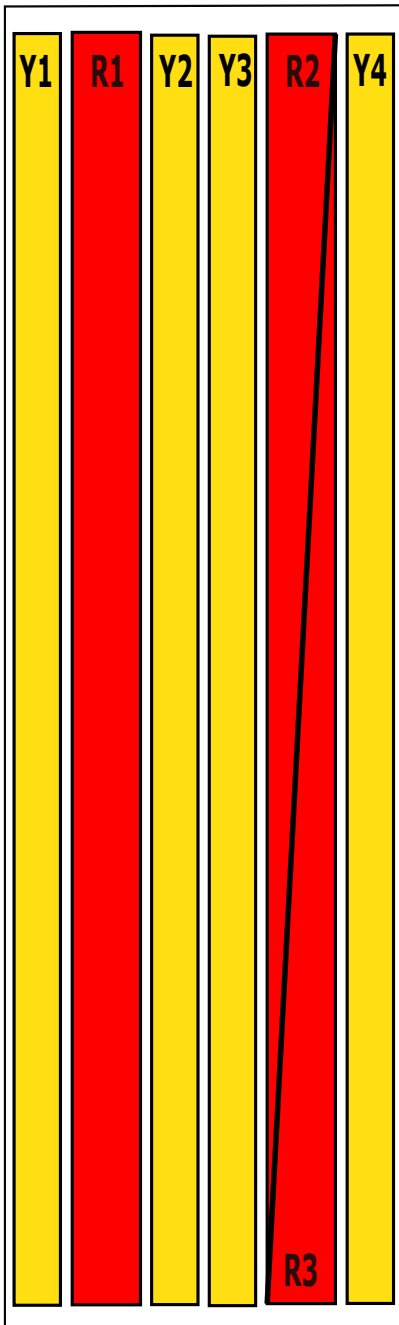

# FPA45R-BU8BB

## (RET-T17iG3-M Configuration Only)

**Top of antenna  
Viewed from rear**

Array	Ports	Freq (MHz)	Ports controlled by dedicated RET	AISG RET UID
R1	1, 2	698-896	1, 2, 3, 4	ClxxxxxxMM.1
R2	3, 4	758-798		
R3	5, 6	717-728	5, 6	ClxxxxxxMM.2
Y1	7, 8	1695-2400	7, 8, 9, 10	ClxxxxxxMM.3
Y3	9, 10			
Y2	11, 12	1695-2400	11, 12, 13, 14	ClxxxxxxMM.4
Y4	13, 14			