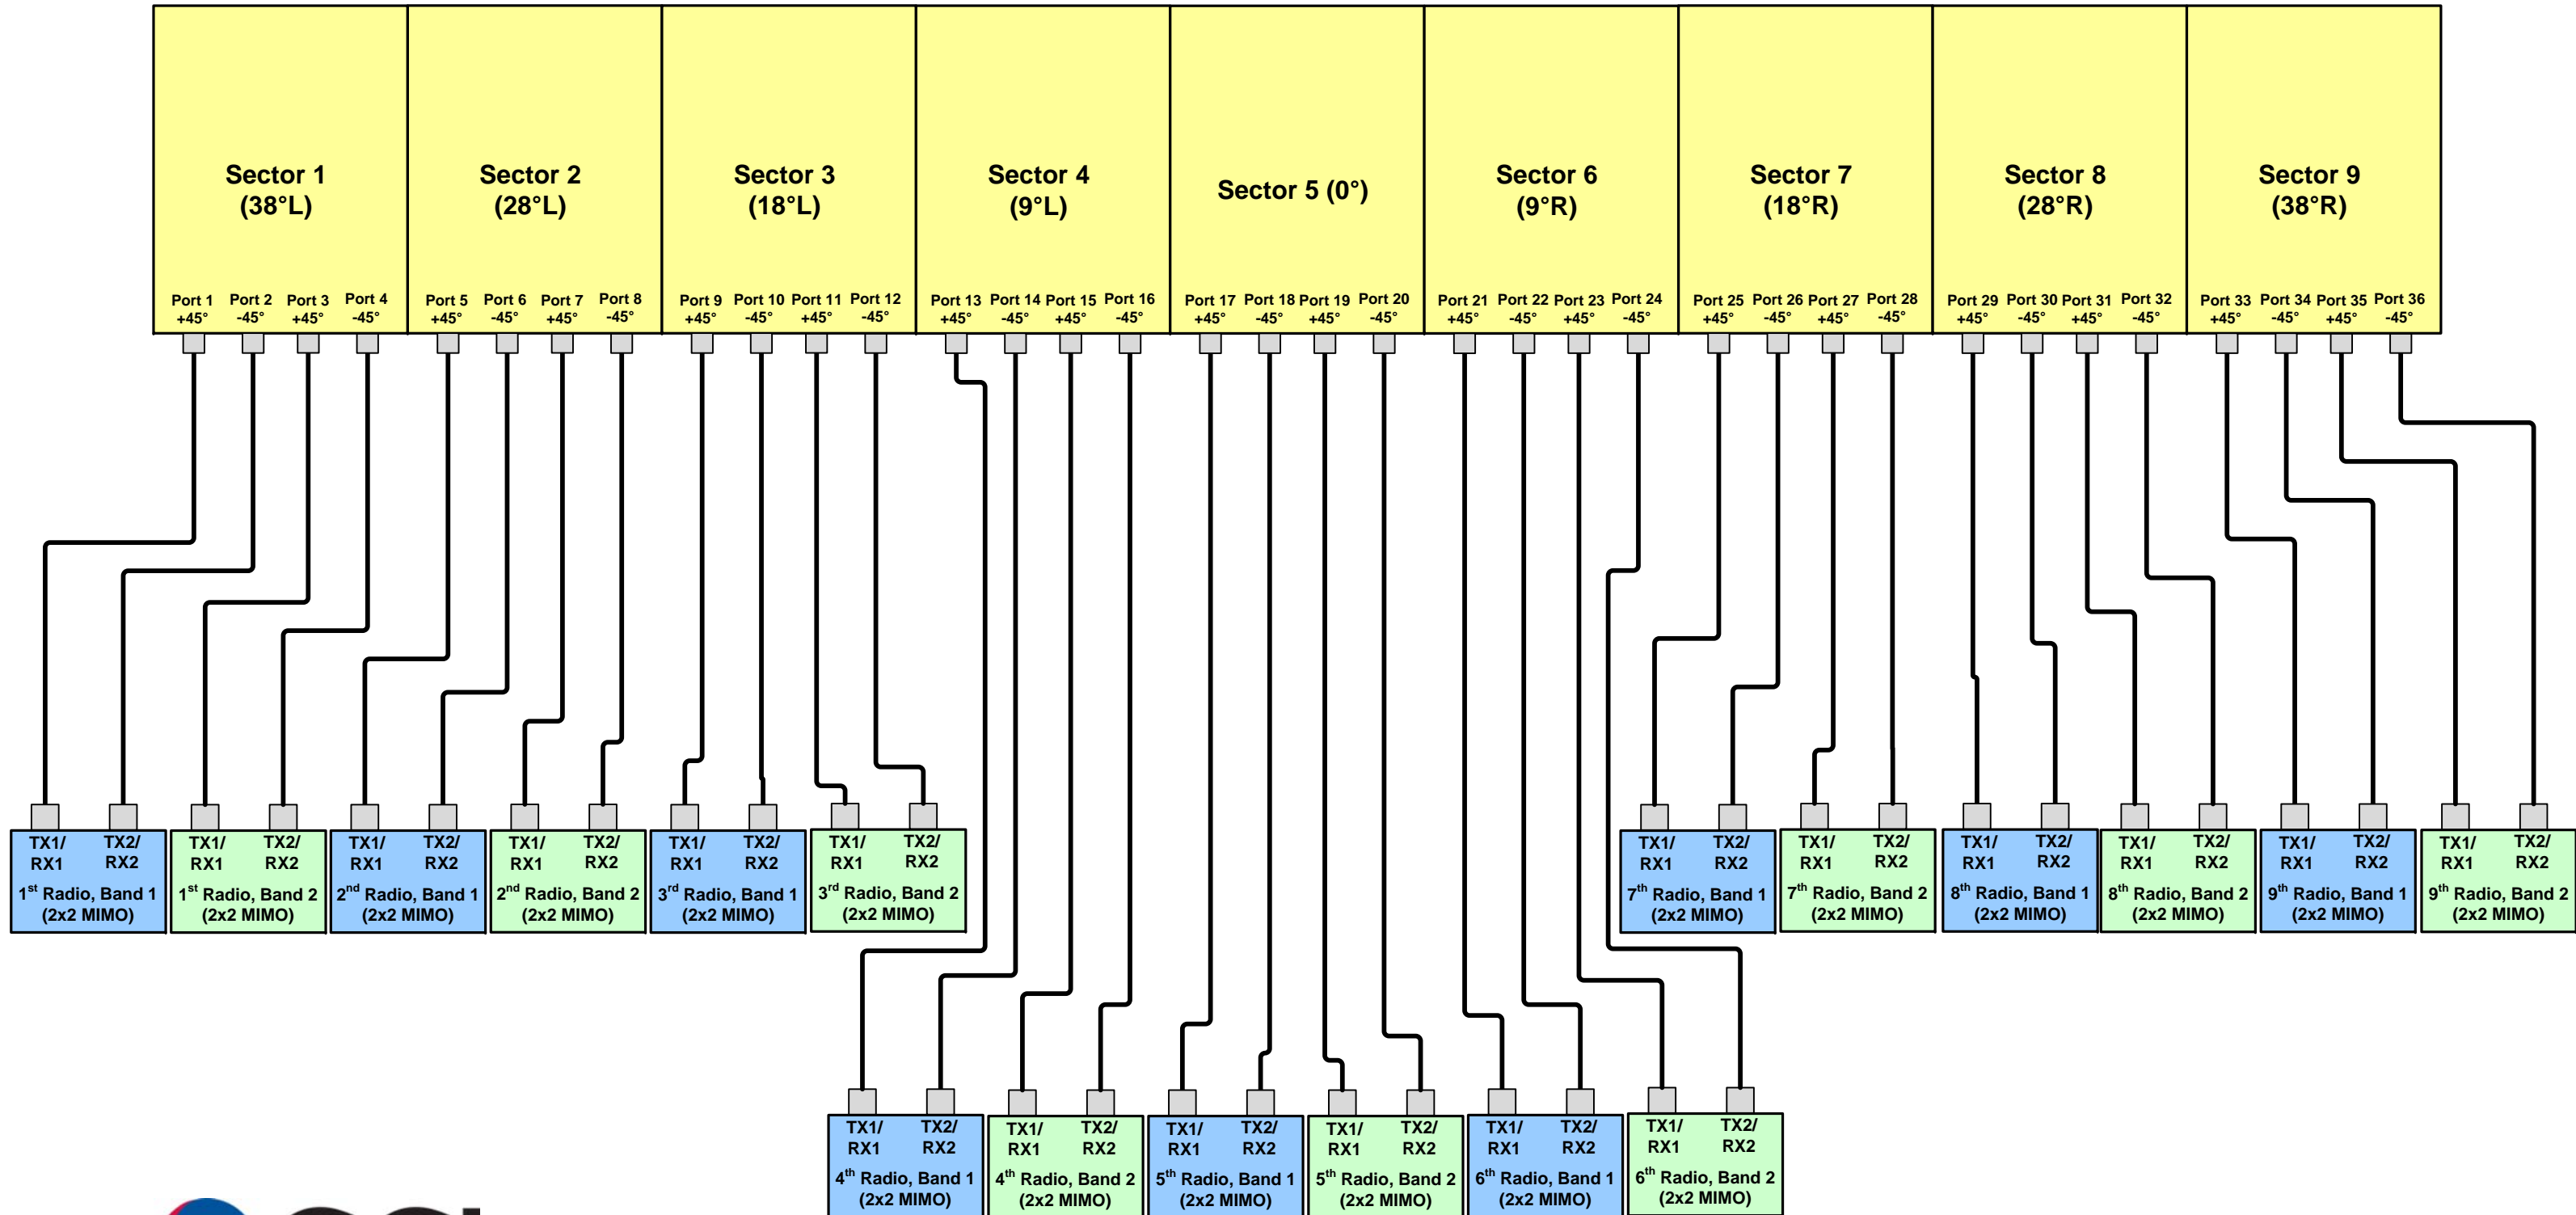

CCI Nine Sector MBM Series (4x4 MIMO Capable) Antenna

MBM Series "E Band" Multisector Antenna (4x4 Connection)

CCI
Confidential

CCI Nine Sector MBM Series (4x4 MIMO Capable) Antenna

MBM Series "E Band" Multisector Antenna (2x2_Two Band Connection)

**CCI
Confidential**

CCI Nine Sector MBM Series (4x4 MIMO Capable) Antenna