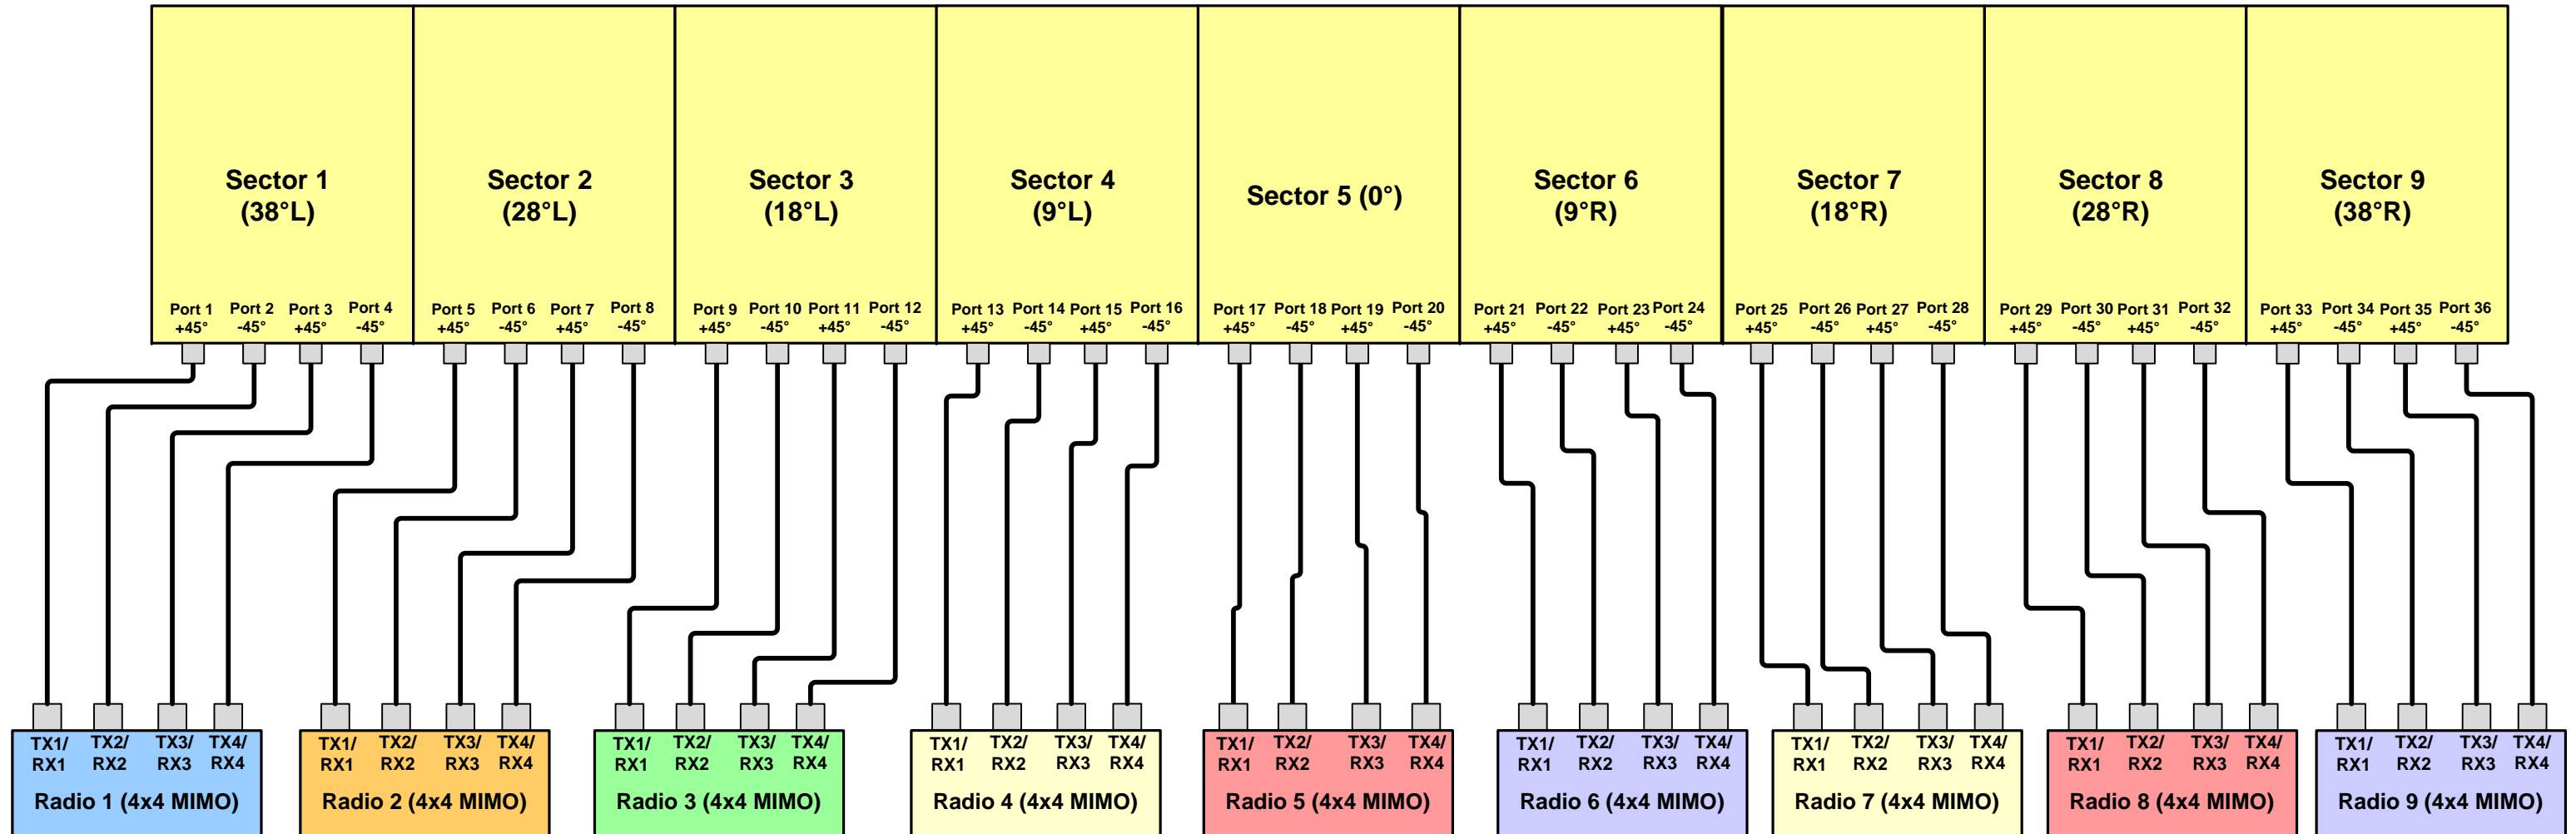

CCI Nine Sector MBM Series (4x4 MIMO Capable) Antenna

MBM Series "E Band" Multisector Antenna (4x4 Connection)

CCI
Confidential

CCI Nine Sector MBM Series (4x4 MIMO Capable) Antenna

MBM Series "E Band" Multisector Antenna (2x2_Two Band Connection)

**CCI
Confidential**

CCI Nine Sector MBM Series (4x4 MIMO Capable) Antenna