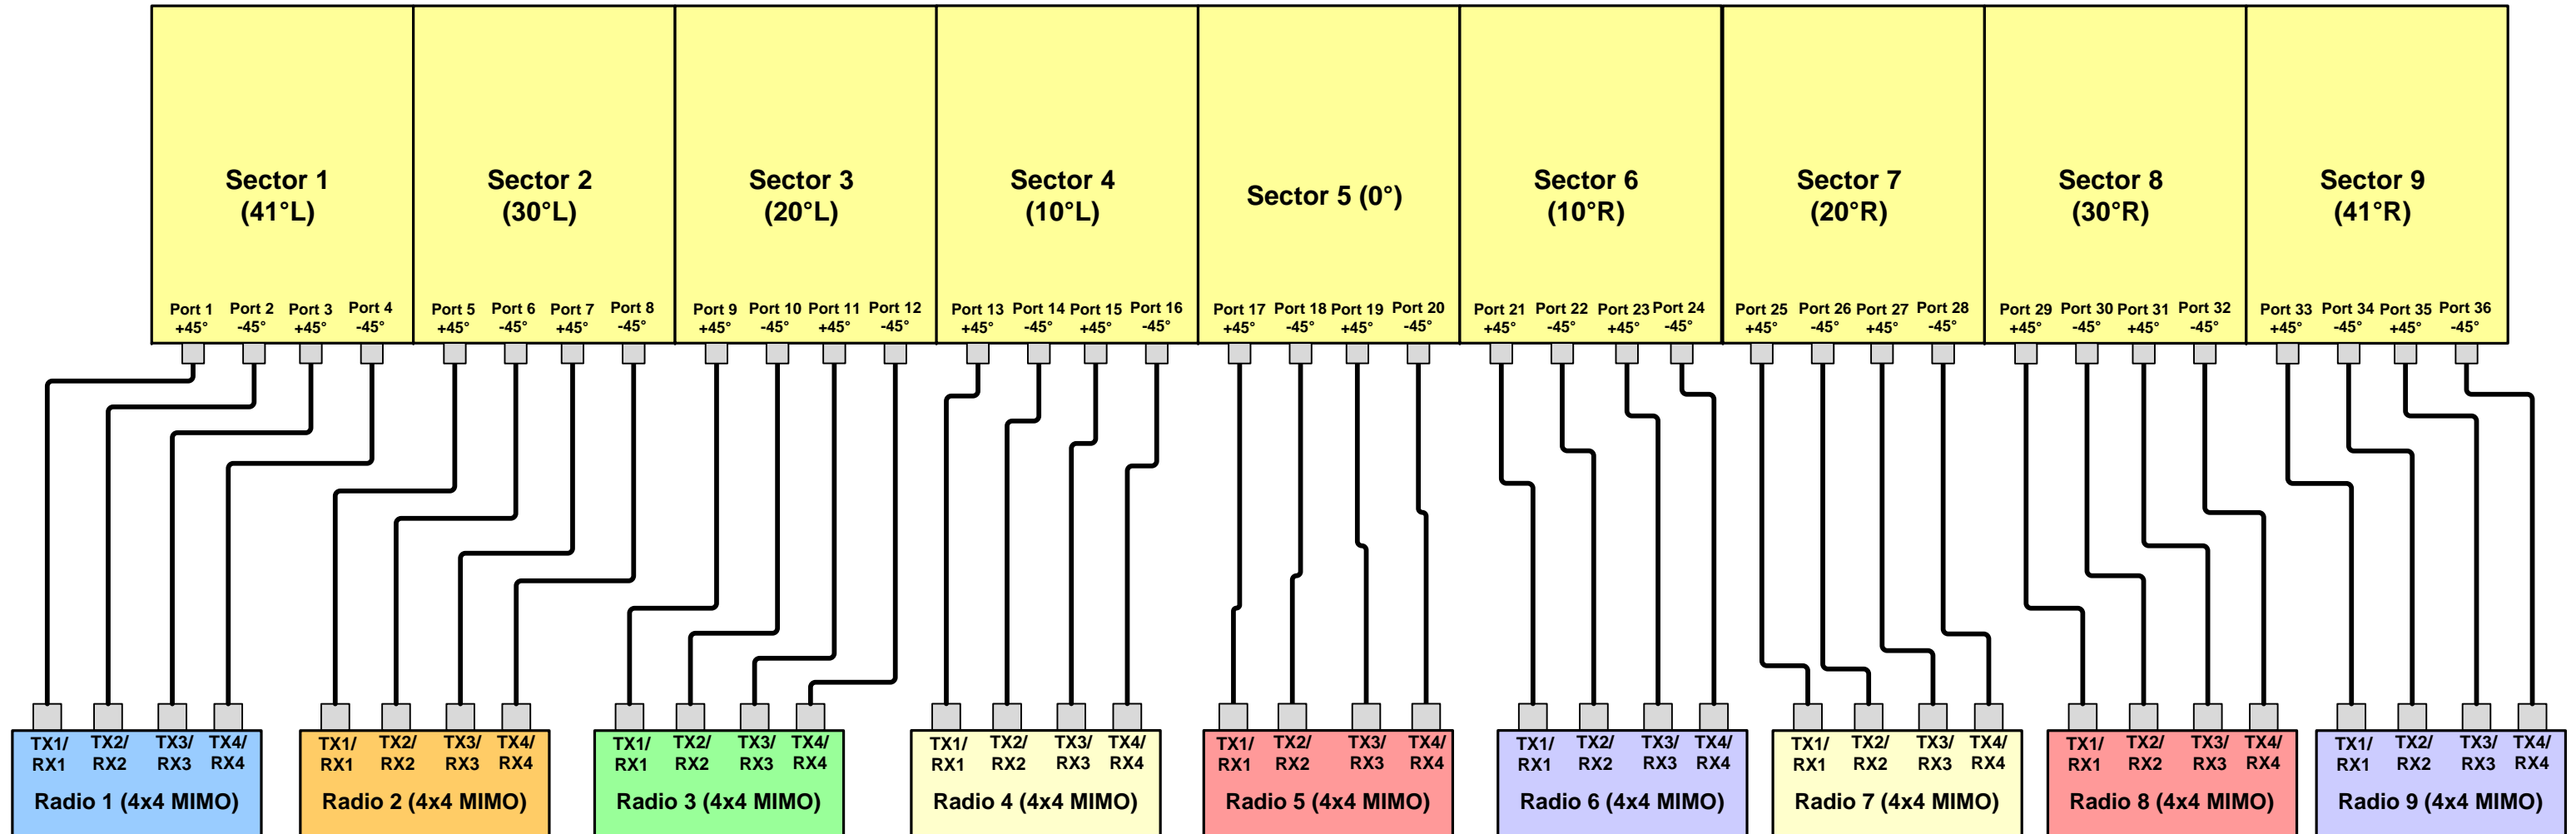

CCI Nine Sector MBM Series (4x4 MIMO Capable) Antenna

MBM Series "U Band" Multisector Antenna (4x4 Connection)

**CCI
Confidential**

CCI Nine Sector MBM Series (4x4 MIMO Capable) Antenna

MBM Series "U Band" Multisector Antenna (2x2_Two Band Connection)

**CCI
Confidential**

CCI Nine Sector MBM Series (4x4 MIMO Capable) Antenna