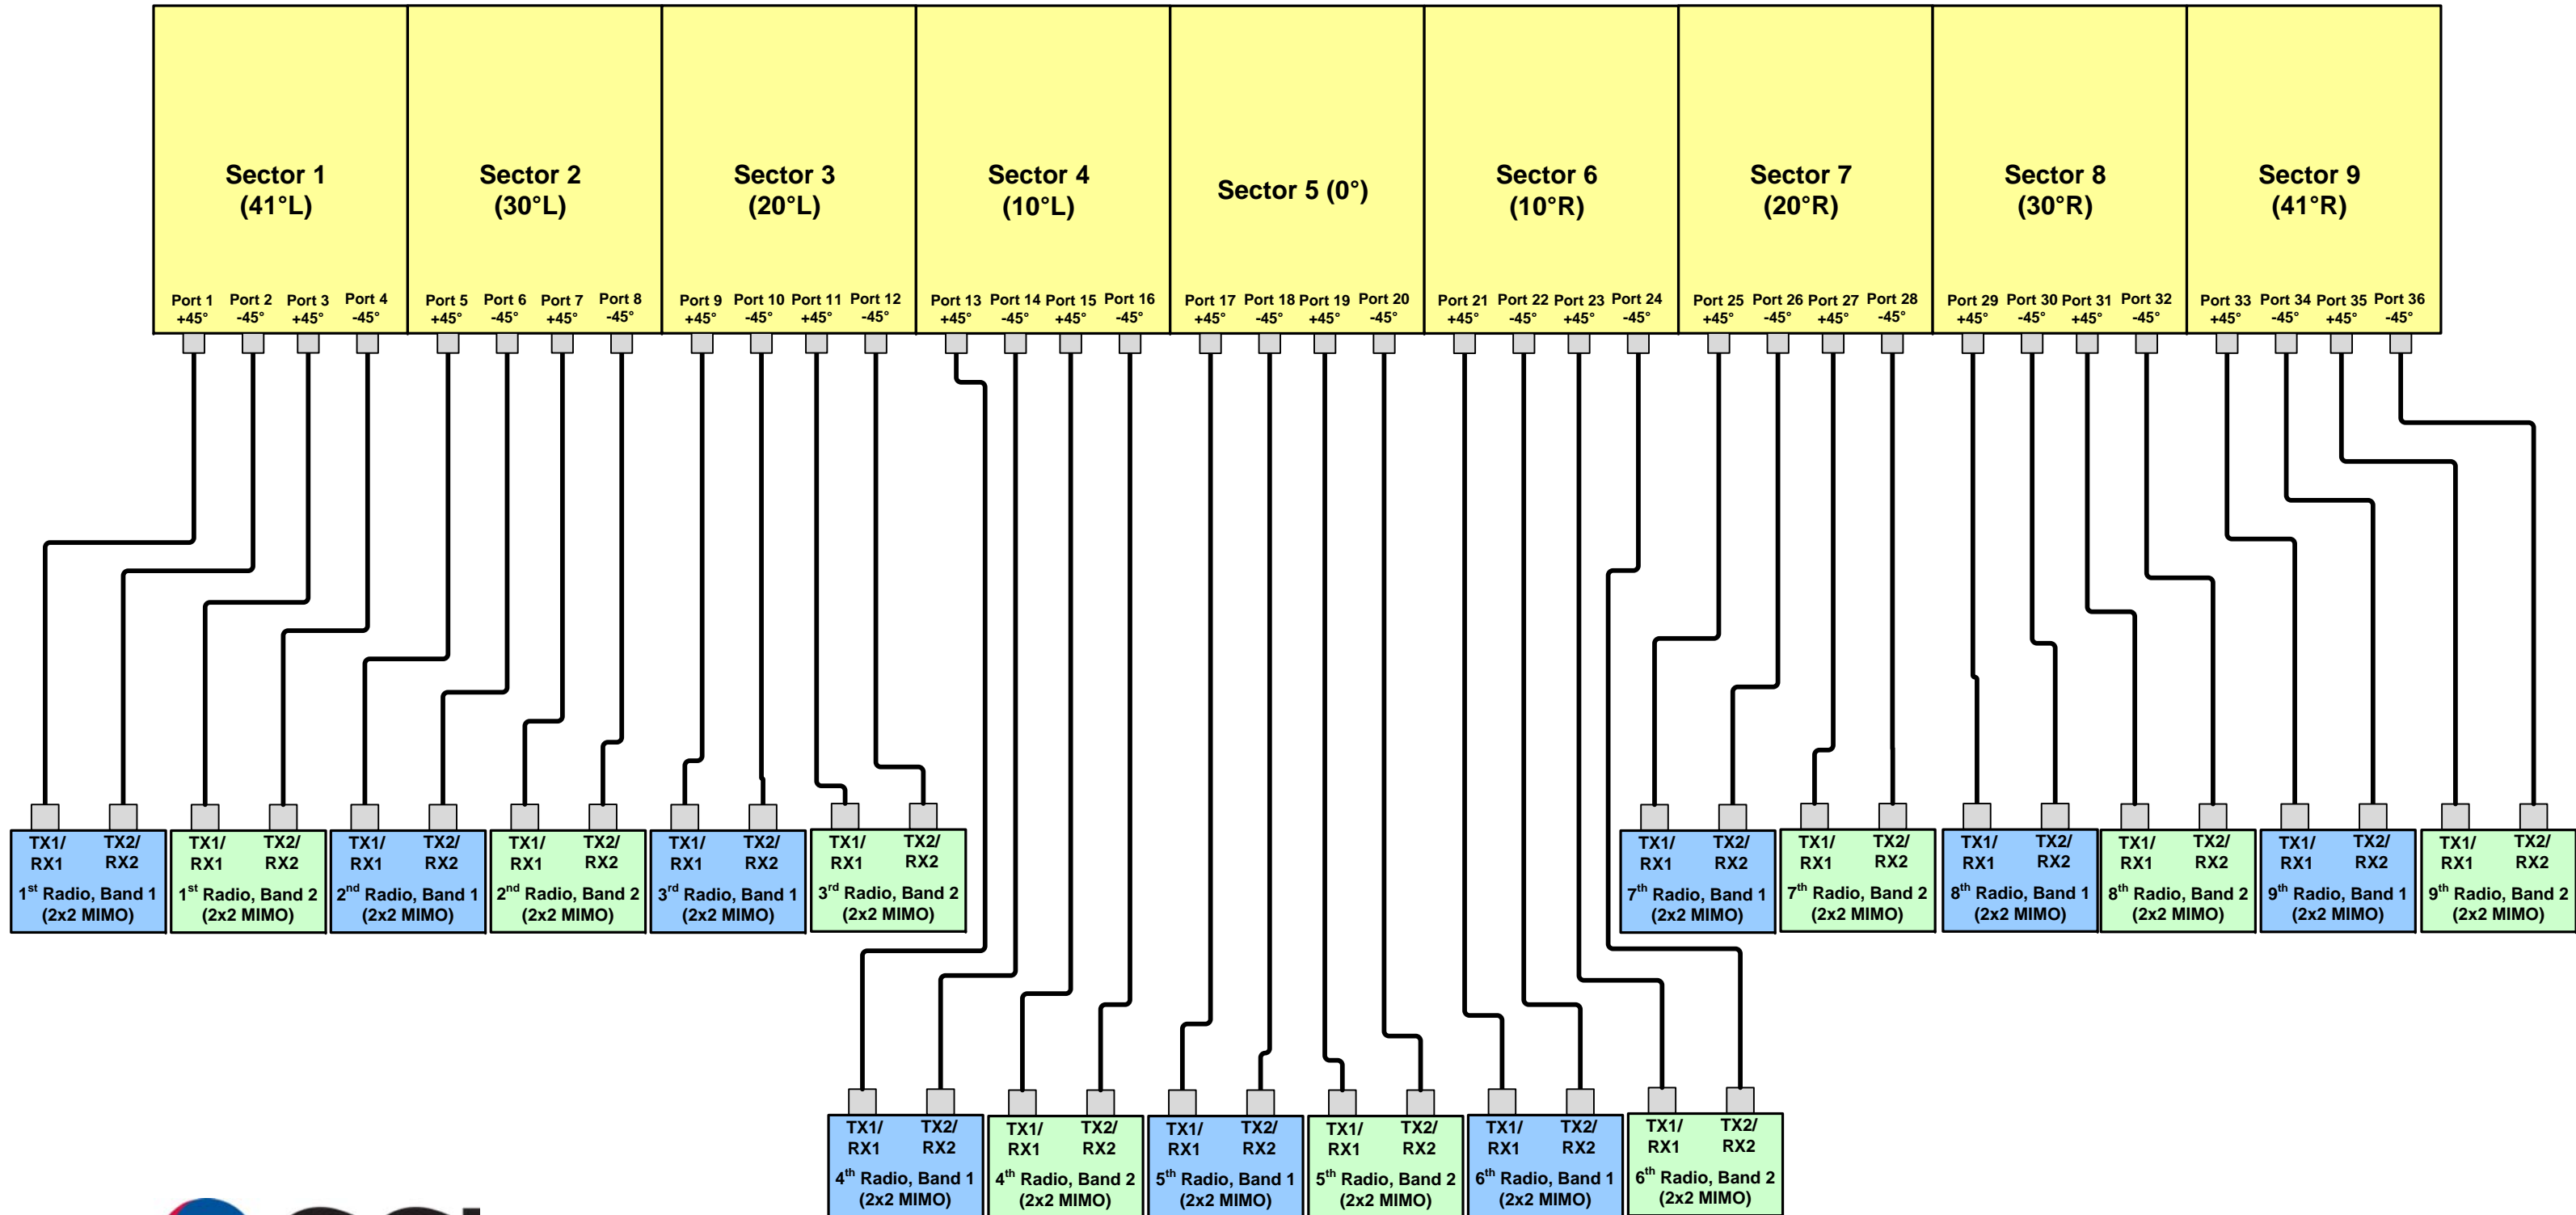

CCI Nine Sector MBM Series (4x4 MIMO Capable) Antenna

MBM Series "U Band" Multisector Antenna (4x4 Connection)

**CCI
Confidential**

CCI Nine Sector MBM Series (4x4 MIMO Capable) Antenna

MBM Series "U Band" Multisector Antenna (2x2_Two Band Connection)

**CCI
Confidential**

CCI Nine Sector MBM Series (4x4 MIMO Capable) Antenna