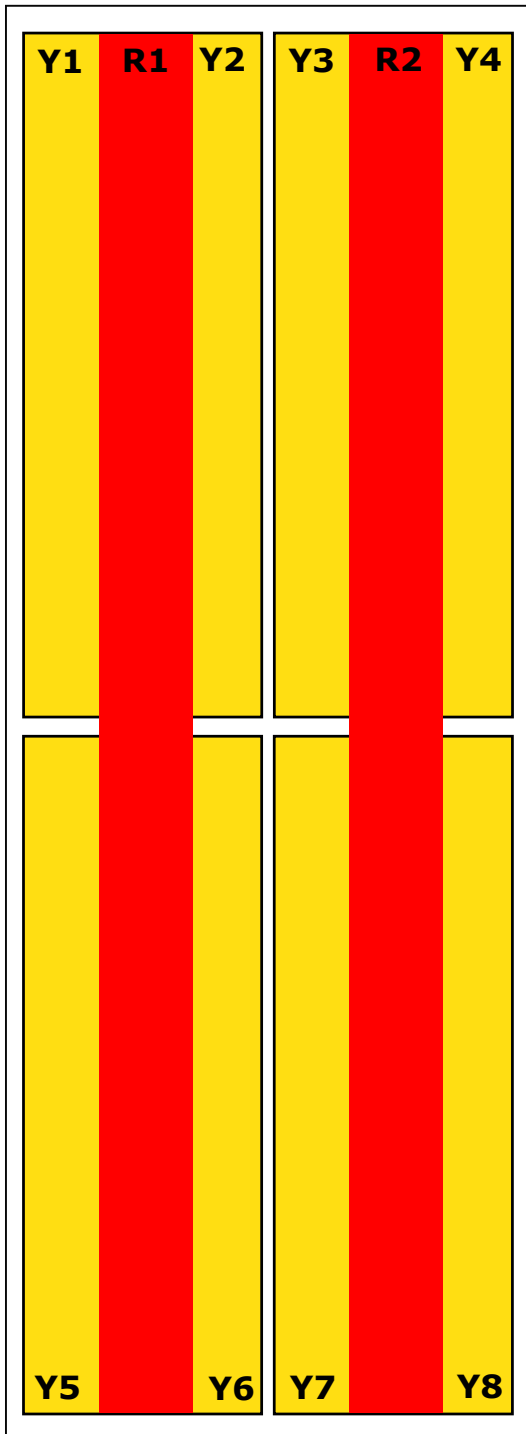

20HBSAR-BU9NBB

(Type 17 RET Configuration Only)

**Top of antenna
Viewed from rear**

**RET placement
as view from rear
of antenna**

Array	Ports	Freq (MHz)	Ports controlled by common RET	AISG RET UID
R1	1, 2	698-896	1, 2, 3, 4	ClxxxxxxxxMM.1
R2	3, 4	698-896		
Y1	5, 6	1695-2400	5, 6, 7, 8 Left Beam Top	ClxxxxxxxxMM.2
Y3	7, 8	1695-2400		
Y5	9, 10	1695-2400	9, 10, 11, 12 Left Beam Bottom	ClxxxxxxxxMM.3
Y7	11, 12	1695-2400		
Y2	13, 14	1695-2400	13, 14, 15, 16 Right Beam Top	ClxxxxxxxxMM.4
Y4	15, 16	1695-2400		
Y6	17, 18	1695-2400	17, 18, 19, 20 Right Beam Bottom	ClxxxxxxxxMM.5
Y8	19, 20	1695-2400		