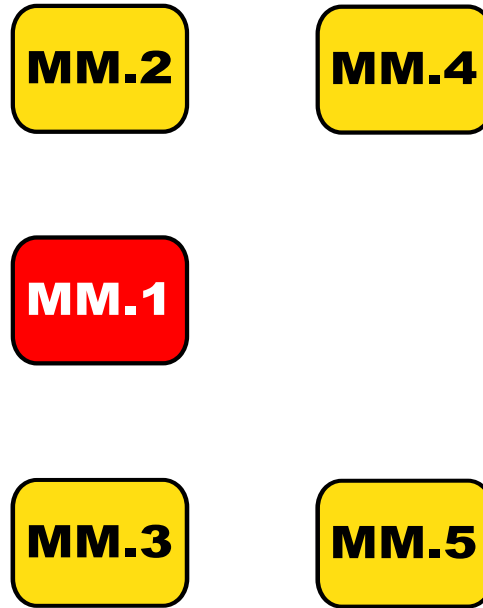

20HBSAR-BU9NBB

(Type 17 RET Configuration Only)

**Top of antenna
Viewed from rear**

**RET placement
as view from rear
of antenna**

Array	Ports	Freq (MHz)	Ports controlled by common RET	AISG RET UID
R1	1, 2	698-896	1, 2, 3, 4	ClxxxxxxxxMM.1
R2	3, 4	698-896		
Y1	5, 6	1695-2400	5, 6, 7, 8 Left Beam Top	ClxxxxxxxxMM.2
Y3	7, 8	1695-2400		
Y5	9, 10	1695-2400	9, 10, 11, 12 Left Beam Bottom	ClxxxxxxxxMM.3
Y7	11, 12	1695-2400		
Y2	13, 14	1695-2400	13, 14, 15, 16 Right Beam Top	ClxxxxxxxxMM.4
Y4	15, 16	1695-2400		
Y6	17, 18	1695-2400	17, 18, 19, 20 Right Beam Bottom	ClxxxxxxxxMM.5
Y8	19, 20	1695-2400		