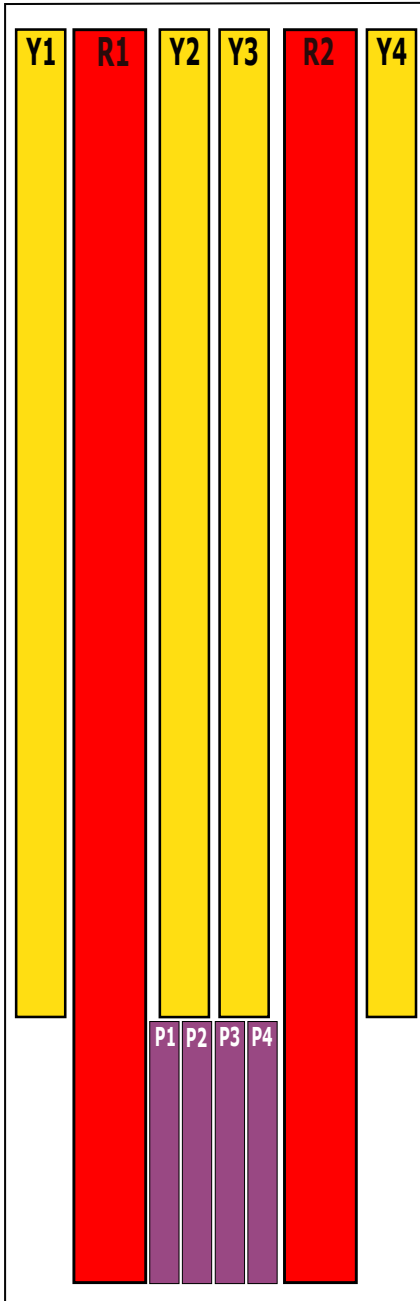

# 12HBF4R-BUH8NAB (Type 17 RET Configuration Only)

**Top of antenna  
Viewed from rear**

**RET placement  
as viewed from rear  
of antenna**

Array	Ports	Freq (MHz)	Ports controlled by common RET	AISG RET UID
R1	1, 2	698-896	1, 2, 3, 4	ClxxxxxxMM.1
R2	3, 4	698-896		
Y1	5, 6	1695-2400	5, 6, 7, 8	ClxxxxxxMM.2
Y2	7, 8	1695-2400		
Y3	9, 10	1695-2400	9, 10, 11, 12	ClxxxxxxMM.3
Y4	11, 12	1695-2400		
P1	13, 14	3300-4200	13, 14, 15, 16, 17, 18, 19, 20	ClxxxxxxMM.4
P2	15, 16	3300-4200		
P3	17, 18	3300-4200		
P4	19, 20	3300-4200		