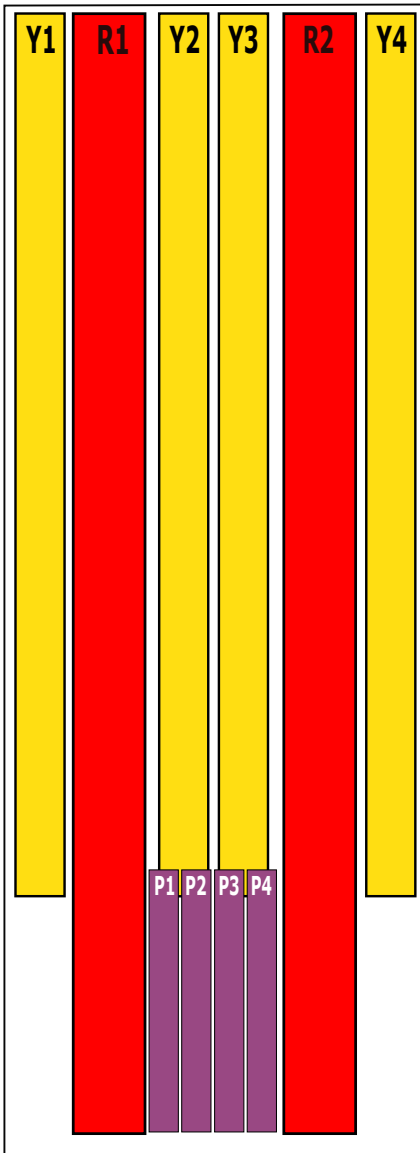

12HBF4R-BUH6NAB (Type 17 RET Configuration Only)

**Top of antenna
Viewed from rear**

**RET placement
as viewed from rear
of antenna**

Array	Ports	Freq (MHz)	Ports controlled by common RET	AISG RET UID
R1	1, 2	698-896	1, 2, 3, 4	ClxxxxxxMM.1
R2	3, 4	698-896		
Y1	5, 6	1695-2400	5, 6, 7, 8	ClxxxxxxMM.2
Y2	7, 8	1695-2400		
Y3	9, 10	1695-2400	9, 10, 11, 12	ClxxxxxxMM.3
Y4	11, 12	1695-2400		
P1	13, 14	3300-4200	13, 14, 15, 16, 17, 18, 19, 20	ClxxxxxxMM.4
P2	15, 16	3300-4200		
P3	17, 18	3300-4200		
P4	19, 20	3300-4200		