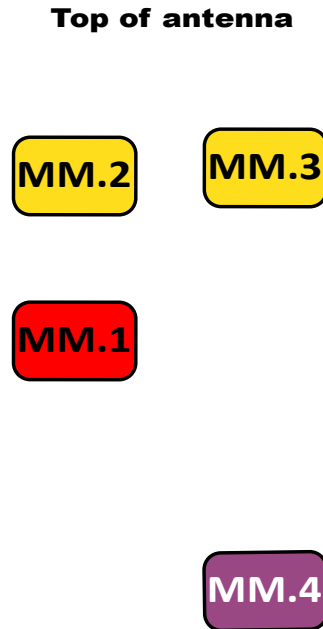

12HBF4R-BUH6NAB (Type 17 RET Configuration Only)

**Top of antenna
Viewed from rear**

**RET placement
as viewed from rear
of antenna**

Array	Ports	Freq (MHz)	Ports controlled by common RET	AISG RET UID
R1	1, 2	698-896	1, 2, 3, 4	ClxxxxxxMM.1
R2	3, 4	698-896		
Y1	5, 6	1695-2400	5, 6, 7, 8	ClxxxxxxMM.2
Y2	7, 8	1695-2400		
Y3	9, 10	1695-2400	9, 10, 11, 12	ClxxxxxxMM.3
Y4	11, 12	1695-2400		
P1	13, 14	3300-4200	13, 14, 15, 16, 17, 18, 19, 20	ClxxxxxxMM.4
P2	15, 16	3300-4200		
P3	17, 18	3300-4200		
P4	19, 20	3300-4200		