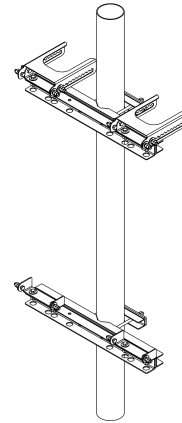

Antennas

DATA SHEET

Dual Mount Mast Bracket

DM-02

- Unique bracket system, DM-02, allows for two antennas to be mounted and installed in "side by side" configuration on a single pipe mast
- Each antenna mount has a separate mechanical downtilt function, allowing for maximum deployment flexibility of 0° to 10°
- The bracket system has two installation/separation widths of 15.6" (396 mm) or 23.4" (594 mm), allowing for a 1 lambda and up to >1.5 lambda spacing
- For spacing of 15.6" (396mm), CCI antennas up to 14.8" (376 mm) in width can be installed
- For spacing of 23.4" (594mm), CCI antenna up to 22.6" (574 mm) in width can be installed
- The bracket system is designed to work with many of CCI's 6' and 8' multiport antennas.
- Rugged design and weather resistant Hot Dipped Galvanized Steel finish
- Adjustable clamps fit poles from Ø2 – 5 inches (Ø51 – 127 mm)

Overview

This variable tilt Mounting Bracket is designed for use with two of CCI's 6' and 8' (1.8 to 2.4 m) MultiPort antennas. The DM-02 bracket kit allows for two different antenna spacings of either 15.6 inches (396 mm) or 23.4 inches (594 mm). DM-02 delivers a very stable mounting while adjusting to accommodate pole diameters ranging from 2 – 5 inches (51 – 127 mm). The rugged design supports CCI's antennas while resisting the elements.

Antennas

SPECIFICATIONS

Dual Mount Mast Bracket

DM-02

Mechanical

Weight	70.5 lbs (32.0 kg)
Hinge Pitch (Vertical)	47.25 in (1200 mm)
Antenna Spacing (Horizontal)	15.6 in (396 mm) or 23.4 in (594 mm)
Fastener Size	M12
Installation Torque	40 ft-lb (54 Nm)
Mechanical Tilt Adjustment	0° - 10°

DM-02 Bracket

DM-02 Mounting Brackets (on Pole)

Two - 65° Antennas Mounted on Pole using DM-02 Brackets (Iso and Top Views)

Antennas

ORDERING

Dual Mount Mast Bracket

DM-02

Parts & Accessories