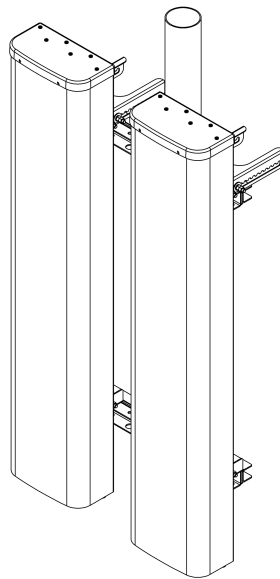

Antennas

DATA SHEET

Dual Mount Mast Bracket

DM-02

- Unique bracket system, DM-02, allows for two antennas to be mounted and installed in "side by side" configuration on a single pipe mast
- Each antenna mount has a separate mechanical downtilt function, allowing for maximum deployment flexibility of 0° to 10°
- The bracket system has two installation/separation widths of 15.6" (396 mm) or 23.4" (594 mm), allowing for a 1 lambda and up to >1.5 lambda spacing
- For spacing of 15.6" (396mm), CCI antennas up to 14.8" (376 mm) in width can be installed
- For spacing of 23.4" (594mm), CCI antenna up to 22.6" (574 mm) in width can be installed
- The bracket system is designed to work with many of CCI's 6' and 8' multiport antennas.
- Rugged design and weather resistant Hot Dipped Galvanized Steel finish
- Adjustable clamps fit poles from Ø2 – 5 inches (Ø51 – 127 mm)

Overview

This variable tilt Mounting Bracket is designed for use with two of CCI's 6' and 8' (1.8 to 2.4 m) MultiPort antennas. The DM-02 bracket kit allows for two different antenna spacings of either 15.6 inches (396 mm) or 23.4 inches (594 mm). DM-02 delivers a very stable mounting while adjusting to accommodate pole diameters ranging from 2 – 5 inches (51 – 127 mm). The rugged design supports CCI's antennas while resisting the elements.

Antennas

SPECIFICATIONS

Dual Mount Mast Bracket

DM-02

Mechanical

Weight	70.5 lbs (32.0 kg)
Hinge Pitch (Vertical)	47.25 in (1200 mm)
Antenna Spacing (Horizontal)	15.6 in (396 mm) or 23.4 in (594 mm)
Fastener Size	M12
Installation Torque	40 ft-lb (54 Nm)
Mechanical Tilt Adjustment	0° - 10°

DM-02 Bracket

DM-02 Mounting Brackets (on Pole)

Two - 65° Antennas Mounted on Pole using DM-02 Brackets (Iso and Top Views)

Antennas

ORDERING

Dual Mount Mast Bracket

DM-02

Parts & Accessories