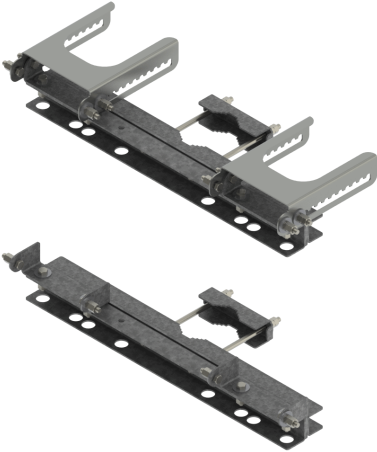

Antennas

DATA SHEET

Dual Mount Mast Bracket

DM-02

- Unique bracket system, DM-02, allows for two antennas to be mounted and installed in "side by side" configuration on a single pipe mast
- Each antenna mount has a separate mechanical downtilt function, allowing for maximum deployment flexibility of 0° to 10°
- The bracket system has two installation/separation widths of 15.6" (396 mm) or 23.4" (594 mm), allowing for a 1 lambda and up to >1.5 lambda spacing
- For spacing of 15.6" (396mm), CCI antennas up to 14.8" (376 mm) in width can be installed
- For spacing of 23.4" (594mm), CCI antenna up to 22.6" (574 mm) in width can be installed
- The bracket system is designed to work with many of CCI's 6' and 8' multiport antennas.
- Rugged design and weather resistant Hot Dipped Galvanized Steel finish
- Adjustable clamps fit poles from Ø2 – 5 inches (Ø51 – 127 mm)

Overview

This variable tilt Mounting Bracket is designed for use with two of CCI's 6' and 8' (1.8 to 2.4 m) MultiPort antennas. The DM-02 bracket kit allows for two different antenna spacings of either 15.6 inches (396 mm) or 23.4 inches (594 mm). DM-02 delivers a very stable mounting while adjusting to accommodate pole diameters ranging from 2 – 5 inches (51 – 127 mm). The rugged design supports CCI's antennas while resisting the elements.

CCI antenna brackets are designed and produced to ISO 9001 certification standards for reliability and quality in our state-of-the-art manufacturing facilities

Applications

- Ideal for mounting two sector antennas in a side by side configuration

Antennas

SPECIFICATIONS

Dual Mount Mast Bracket

DM-02

Mechanical

Weight	70.5 lbs (32.0 kg)
Hinge Pitch (Vertical)	47.25 in (1200 mm)
Antenna Spacing (Horizontal)	15.6 in (396 mm) or 23.4 in (594 mm)
Fastener Size	M12
Installation Torque	40 ft-lb (54 Nm)
Mechanical Tilt Adjustment	0° - 10°