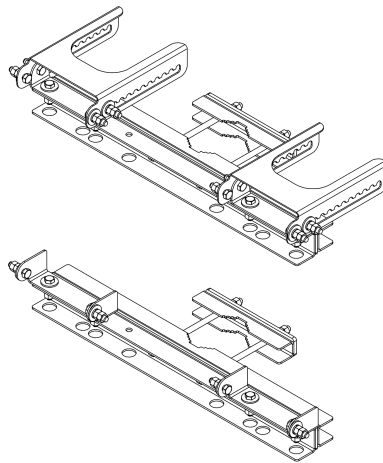

Antennas

DATA SHEET

Dual Mount Mast Bracket

DM-02

- Unique bracket system, DM-02, allows for two antennas to be mounted and installed in "side by side" configuration on a single pipe mast
- Each antenna mount has a separate mechanical downtilt function, allowing for maximum deployment flexibility of 0° to 10°
- The bracket system has two installation/separation widths of 15.6" (396 mm) or 23.4" (594 mm), allowing for a 1 lambda and up to >1.5 lambda spacing
- For spacing of 15.6" (396mm), CCI antennas up to 14.8" (376 mm) in width can be installed
- For spacing of 23.4" (594mm), CCI antenna up to 22.6" (574 mm) in width can be installed
- The bracket system is designed to work with many of CCI's 6' and 8' multiport antennas.
- Rugged design and weather resistant Hot Dipped Galvanized Steel finish
- Adjustable clamps fit poles from Ø2 – 5 inches (Ø51 – 127 mm)

Overview

This variable tilt Mounting Bracket is designed for use with two of CCI's 6' and 8' (1.8 to 2.4 m) MultiPort antennas. The DM-02 bracket kit allows for two different antenna spacings of either 15.6 inches (396 mm) or 23.4 inches (594 mm). DM-02 delivers a very stable mounting while adjusting to accommodate pole diameters ranging from 2 – 5 inches (51 – 127 mm). The rugged design supports CCI's antennas while resisting the elements.

Antennas

SPECIFICATIONS

Dual Mount Mast Bracket

DM-02

Mechanical

Weight	70.5 lbs (32.0 kg)
Hinge Pitch (Vertical)	47.25 in (1200 mm)
Antenna Spacing (Horizontal)	15.6 in (396 mm) or 23.4 in (594 mm)
Fastener Size	M12
Installation Torque	40 ft-lb (54 Nm)
Mechanical Tilt Adjustment	0° - 10°

DM-02 Bracket

DM-02 Mounting Brackets (on Pole)

Two - 65° Antennas Mounted on Pole using DM-02 Brackets (Iso and Top Views)

Antennas

ORDERING

Dual Mount Mast Bracket

DM-02

Parts & Accessories