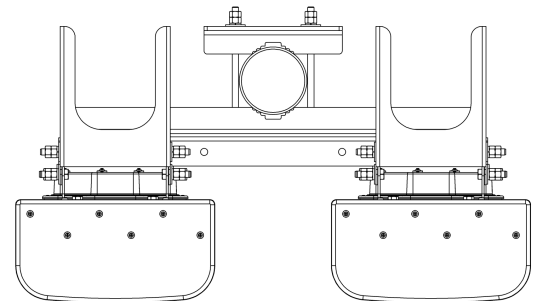

Antennas

DATA SHEET

Dual Mount Mast Bracket

DM-02

- Unique bracket system, DM-02, allows for two antennas to be mounted and installed in "side by side" configuration on a single pipe mast
- Each antenna mount has a separate mechanical downtilt function, allowing for maximum deployment flexibility of 0° to 10°
- The bracket system has two installation/separation widths of 15.6" (396 mm) or 23.4" (594 mm), allowing for a 1 lambda and up to >1.5 lambda spacing
- For spacing of 15.6" (396mm), CCI antennas up to 14.8" (376 mm) in width can be installed
- For spacing of 23.4" (594mm), CCI antenna up to 22.6" (574 mm) in width can be installed
- The bracket system is designed to work with many of CCI's 6' and 8' multiport antennas.
- Rugged design and weather resistant Hot Dipped Galvanized Steel finish
- Adjustable clamps fit poles from Ø2 – 5 inches (Ø51 – 127 mm)

Overview

This variable tilt Mounting Bracket is designed for use with two of CCI's 6' and 8' (1.8 to 2.4 m) MultiPort antennas. The DM-02 bracket kit allows for two different antenna spacings of either 15.6 inches (396 mm) or 23.4 inches (594 mm). DM-02 delivers a very stable mounting while adjusting to accommodate pole diameters ranging from 2 – 5 inches (51 – 127 mm). The rugged design supports CCI's antennas while resisting the elements.

Antennas

SPECIFICATIONS

Dual Mount Mast Bracket

DM-02

Mechanical

Weight	70.5 lbs (32.0 kg)
Hinge Pitch (Vertical)	47.25 in (1200 mm)
Antenna Spacing (Horizontal)	15.6 in (396 mm) or 23.4 in (594 mm)
Fastener Size	M12
Installation Torque	40 ft-lb (54 Nm)
Mechanical Tilt Adjustment	0° - 10°

DM-02 Bracket

DM-02 Mounting Brackets (on Pole)

Two - 65° Antennas Mounted on Pole using DM-02 Brackets (Iso and Top Views)

Antennas

ORDERING

Dual Mount Mast Bracket

DM-02

Parts & Accessories